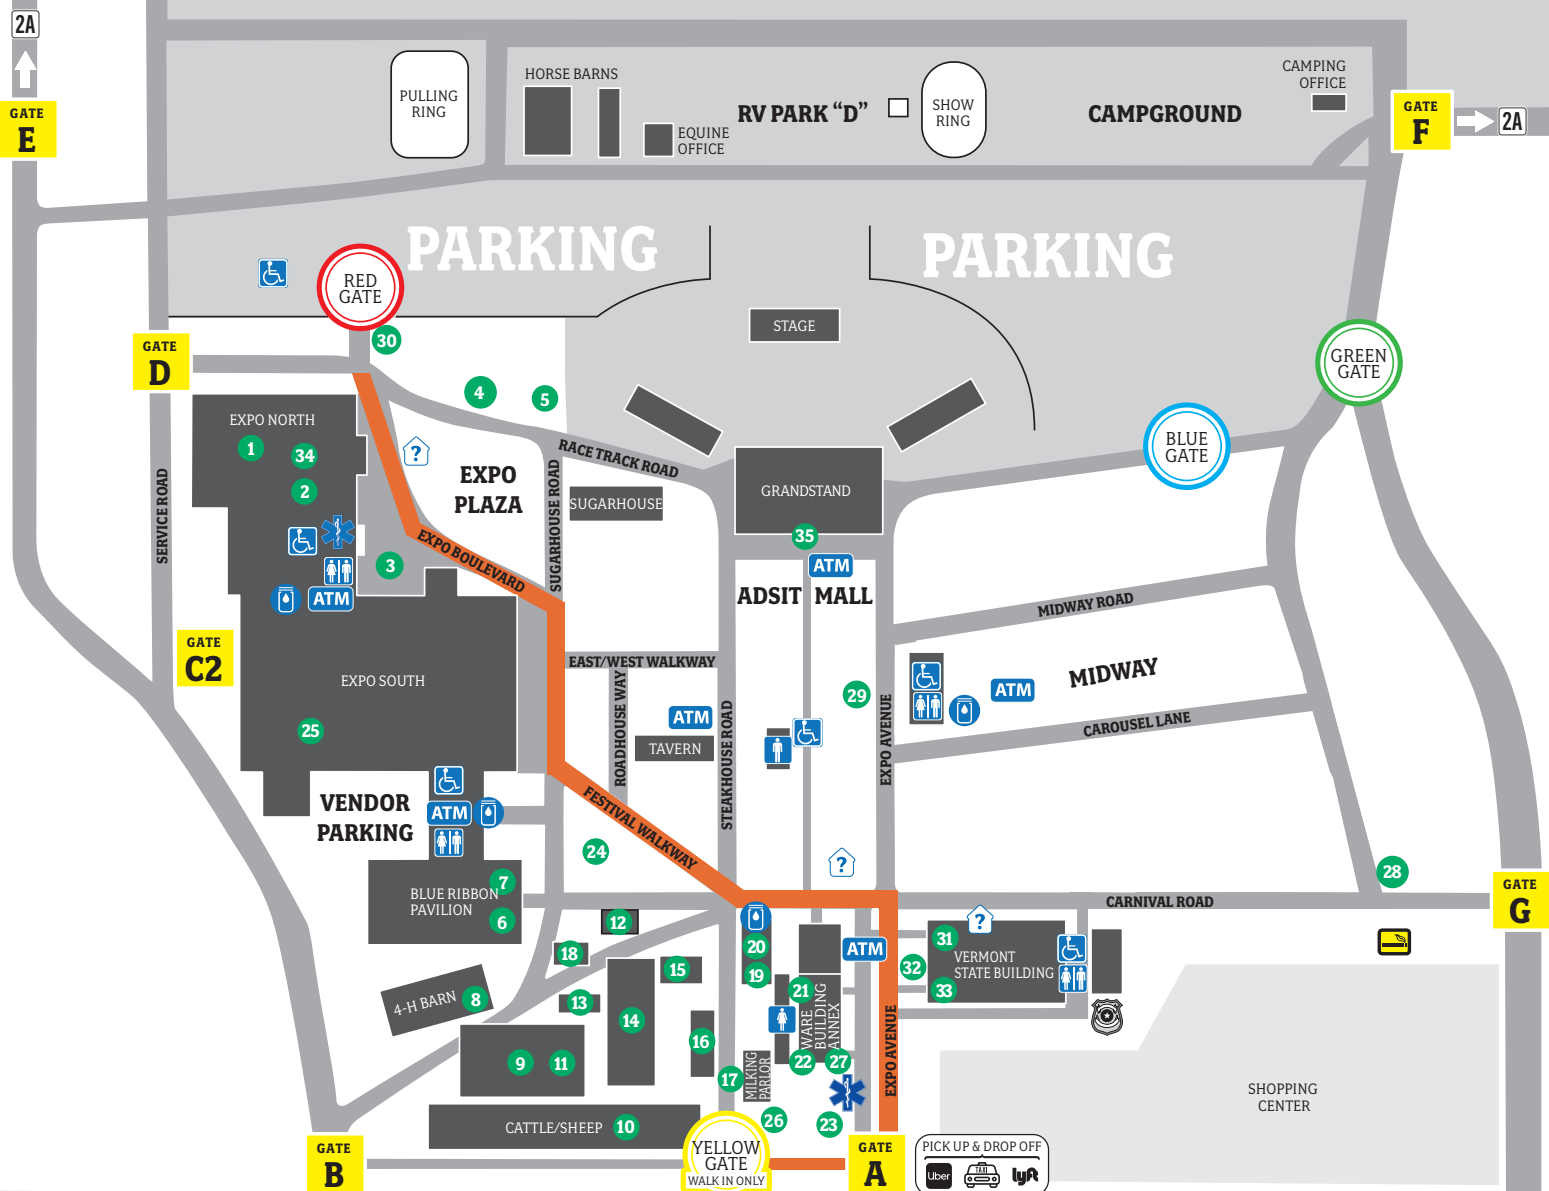

2A

GATE E

GATE F

2A

GATE D

GATE C2

GATE B

GATE A

GATE G

ROUTE 15 - PEARL STREET

BURLINGTON

ESSEX JUNCTION

- 1 - Garden Center
- 2 - 4-H Display
- 3 - Free Entertainment
- 4 - Glassblowing
- 5 - Beer Tent
- 6 - Art Gallery
- 7 - Homecrafts Gallery
- 8 - Poultry Display/Duck Pond
- 9 - Horse Demo Ring
- 10 - Cattle/ Sheep
- 11 - Ag Mound
- 12 - Rabbits
- 13 - Oxen
- 14 - CVF Horse Tent
- 15 - Fiber Loft
- 16 - Draft Horse Hitch
- 17 - Dairy Bar
- 18 - Show Horse Center
- 19 - Patience The Milking Cow
- 20 - Old McDonalds Farm
- 21 - Cooking Demonstrations
- 22 - Culinary Department
- 23 - Dialed Action Sports
- 24 - K9's In Flight
- 25 - The Butterfly Encounter
- 26 - McKenzie Racing Pigs
- 27 - Grange Display
- 28 - The Flying Cortes
- 29 - Floor Coverings International Stage
- 30 - Wheelchair/Stroller Rental
- 31 - Fair Historical Exhibit
- 32 - Music Gazebo
- 33 - Baby & Toddler Station
- 34 - Model Railroad
- 35 - Box Office
- Guest Services
- Water Bottle Refill
- Parade Route

RESTROOMS: Located behind the State building, between the Blue Ribbon Pavilion and Expo Center; in Expo North, in the Granstand and on the Midway.

LOST CHILDREN CENTER: Located at First Response Blue and White Trailer located near Ware Building.

LOST AND FOUND: Check with the Essex Police office, located behind the Vermont State Building.

FIRST AID AND FIRST RESPONSE:
Call (802) 879-3412. Do not call 911 on the grounds.

SMOKING AREA:
Smoking is permitted in this area only.